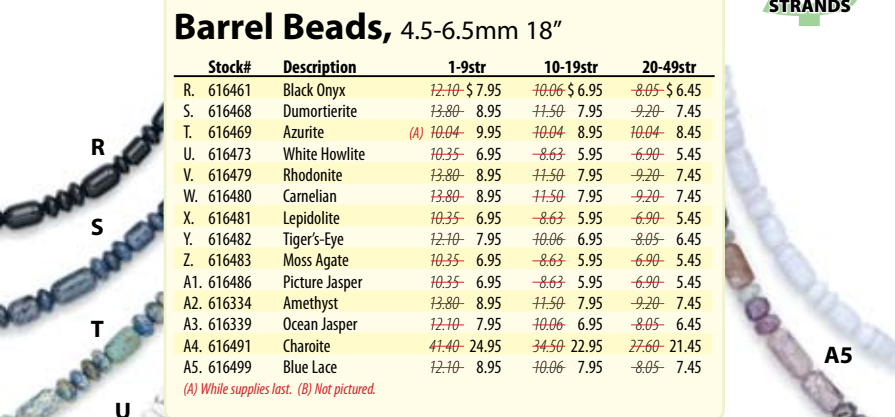

Barrel Beads, 4.5-6.5mm 18"

Stock#	Description	1-9str	10-19str	20-49str
R. 616461	Black Onyx	~~12.10~~ $ 7.95	~~10.06~~ $ 6.95	~~8.05~~ $ 6.45
S. 616468	Dumortierite	~~13.80~~ 8.95	~~11.50~~ 7.95	~~9.20~~ 7.45
T. 616469	Azurite	(A) ~~10.04~~ 9.95	~~10.04~~ 8.95	~~10.04~~ 8.45
U. 616473	White Howlite	~~10.35~~ 6.95	~~8.63~~ 5.95	~~6.90~~ 5.45
V. 616479	Rhodonite	~~13.80~~ 8.95	~~11.50~~ 7.95	~~9.20~~ 7.45
W. 616480	Carnelian	~~13.80~~ 8.95	~~11.50~~ 7.95	~~9.20~~ 7.45
X. 616481	Lepidolite	~~10.35~~ 6.95	~~8.63~~ 5.95	~~6.90~~ 5.45
Y. 616482	Tiger's-Eye	~~12.10~~ 7.95	~~10.06~~ 6.95	~~8.05~~ 6.45
Z. 616483	Moss Agate	~~10.35~~ 6.95	~~8.63~~ 5.95	~~6.90~~ 5.45
A1. 616486	Picture Jasper	~~10.35~~ 6.95	~~8.63~~ 5.95	~~6.90~~ 5.45
A2. 616334	Amethyst	~~13.80~~ 8.95	~~11.50~~ 7.95	~~9.20~~ 7.45
A3. 616339	Ocean Jasper	~~12.10~~ 7.95	~~10.06~~ 6.95	~~8.05~~ 6.45
A4. 616491	Charoite	~~41.40~~ 24.95	~~34.50~~ 22.95	~~27.60~~ 21.45
A5. 616499	Blue Lace	~~12.10~~ 8.95	~~10.06~~ 7.95	~~8.05~~ 6.45

(A) While supplies last. (B) Not pictured.