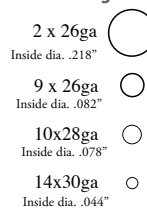

...Sterling Silver Specifications continued

LOW DOME WIRE Dead Soft

Stock#	size	base x ht/inch	base x ht/mm	length/oz	oz/ft
110111	1	.608" x .077"	15.44 x 1.96	6"	2.01
110112	2	.515" x .072"	13.08 x 1.83	7"	1.73
110113	3	.412" x .062"	10.46 x 1.57	10³/₄"	1.24
110114	4	.232" x .072"	5.89 x 1.83	1'1¹/₂"	0.79
110115	5	.170" x .040"	4.32 x 1.00	2'11⁵/₁₆"	0.32

DOUBLE HALF ROUND WIRE Dead Soft

Stock#	size	base x ht/inch	base x ht/mm	length/oz	oz/ft
110131	8	.257" x .081"	6.53 x 2.00	11¹/₈"	1.08
110132	10	.204" x .051"	5.18 x 1.30	1'10¹/₂"	0.54
110133	12	.162" x .040"	4.39 x 1.00	2'8⁷/₁₆"	0.37
110134	14	.128" x .032"	4.11 x 0.80	4'6"	0.22

HALF ROUND BEAD WIRE Dead Soft

Stock#	B&S Ga	approx in	approx mm	length/oz	oz/ft
110254	6 Stamped	.162" Import	4.10	1'6"	0.65
110256	6	.162" Import	4.10	1'6"	0.65
110262	9	.114" Import	2.90	4'	0.25
110264	10	.102"	2.60	5'8"	0.17
110266	12	.081"	2.00	7'9"	0.13

HALF ROUND BERRY WIRE Dead Soft. High Quality imported from Germany.

Stock#	approx width	length/oz	oz/ft
110206	4.0mm	3'7"	0.28
110205	3.0mm	5'6"	0.18

BLUE RIBBON HALF ROUND BEAD WIRE Dead Soft. High quality import from Germany.

Stock#	B&S Ga	approx in	approx mm	length/oz	oz/ft
110270	10	.102"	2.50	4'11"	0.20
110272	12	.081"	2.00	8'	0.13
110274	14	.064"	1.50	13'11"	0.07

ROUND BEAD WIRE Dead Soft

Stock#	B&S Ga	approx in	approx mm	length/oz	oz/ft
110242	8	.128"	3.25	1'6¹/₂"	0.65
110244	10	.102"	2.60	2'7³/₄"	0.38
110246	12	.081"	2.00	4'1³/₄"	0.24
110248	14	.064"	1.60	5'11"	0.17

FLAT WIRE Dead Soft. Great for bracelet.

Stock#	ht x wd/in	ht x wd/mm	length/oz	oz/ft
110413	1/8" x 3/8"	3.17 x 9.52	3'1/8"	2.94
110411	1/16" x 3/16"	1.58 x 4.76	16'5/8"	0.72

PATTERN WIRE Dead Soft. Not pictured.