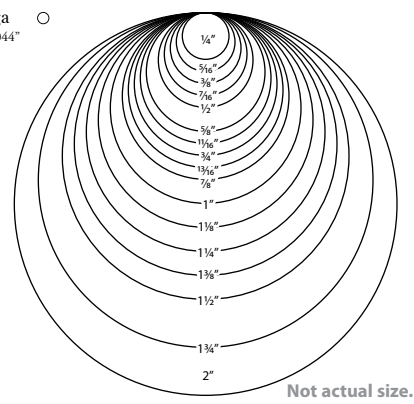

Low Dome Wire

Tubing

Flat Wire

Gauges

Round Bead Wire

Half Bead

Double Half Round Wire

Discs

Not actual size.

SEAMLESS TUBING Dead Soft

Stock#	B&S Ga	outer dia	wall gauge	length/oz	oz/ft
110140	2x26	2/.257"	26/.016"	1'4"	0.77
110142	9x26	9/.114"	26/.016"	2'10"	0.35
110143	10x28	10/.102"	28/.012"	4'4"	0.23
110145	14x30	14/.064"	30/.010"	8"	0.13