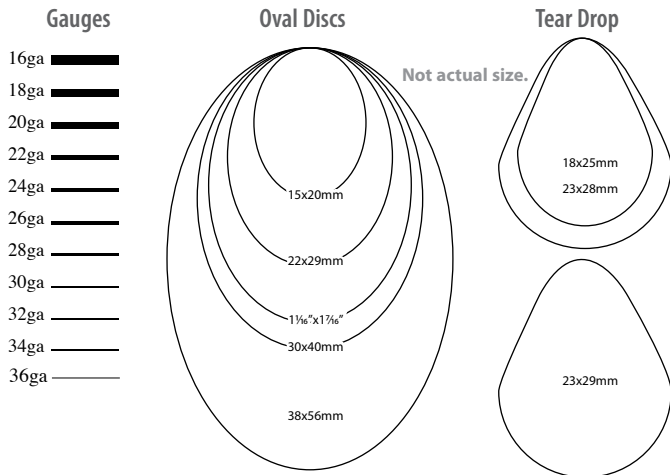

... Sterling Silver Specifications continued

OVALS Dead Soft

Stock#	B&S Ga	size	approx pc/oz	1 pc wt/oz
113100	22	30 x 40mm	5	0.20
113101	22	38 x 56mm	3	0.36
113102	22	1 1/16" x 1 7/16"	6	0.16
113103	22	22 x 29mm	10	0.10
113104	22	15 x 20mm	20	0.05
113110	24	30 x 40mm	6	0.16
113111	24	1 1/16" x 1 7/16"	8	0.13
113112	24	15 x 20mm	20	0.05
113113	24	22 x 29mm	15	0.07
113120	26	30 x 40mm	8	0.13
113121	26	1 1/16" x 1 7/16"	9	0.11
113122	26	22 x 29mm	15	0.07
113123	26	15 x 20mm	25	0.04

TEARDROPS Dead Soft

Stock#	B&S Ga	size	approx mm	approx pc/oz	1 pc wt/oz	
113130	24	3/4" x 1 1/16"	19 x 24	not shown	18	0.06
113131	24	2 9/32" x 1 1/16"	23 x 28		12	0.08
113132	24	2 5/32" x 1"	18 x 25		18	0.06
113133	24	2 9/32" x 1 1/8"	23 x 29		12	0.09
113140	26	3/4" x 1 1/16"	19 x 24	not shown	17	0.06
113141	26	2 9/32" x 1 1/8"	23 x 28		15	0.07

STERLING SILVER HEISHI

Stock#	Description	Size	outer dia	wall ga	inner dia
110220	Plain super fine	1/16" L x .032"	.81mm	.004"	.021"
110225	Plated super fine	1/16" L x .032"	.81mm	.004"	.021"
110221	Plain fine	1/16" L x .040"	1.0mm	.006"	.029"
110226	Plated fine	1/16" L x .040"	1.0mm	.006"	.029"
110222	Plain fine	5/32" L x .040"	1.0mm	.006"	.029"
110223	Twist Fine	5/32" L x .045"	1.0mm	.006"	.029"

APPROXIMATE STERLING SILVER HEISHI PIECES AND LENGTHS

Stock#	Description	approx pc/oz	approx length/oz
110220	Small	6803	53'2"
110221	Medium	3362	26'4"
110222	Large	1828	23'10"
110223	Twist	1536	20'

SILVER PLATED HEISHI

Stock#	Description	approx pc/oz	1-4oz	5-9oz	10+oz
503048	Hot Dog 3/8"	385	$ 2.05	$ 1.88	$ 1.65
503049	Twist 3/16"	670	2.25	2.05	1.80
503050	Straight 3/16"	670	1.90	1.70	1.50

HEISHI STRIP Dead Soft

Stock#	B&S Ga	approx inch	approx mm	length/oz	oz/ft
110401	34	.006" x .156"	.15 x 3.96	16'5"	0.06
110402	36	.004" x .105"	.10 x 2.67	37'	0.03

HOUSING STRIP Dead Soft

Stock#	B&S Ga	ht x wd/inch	ht x wd/mm	length/oz	oz/ft
110161	28	.012" x 1"	.31 x 25.40	1'3"	0.79
110162	30	.010" x 1"	.25 x 25.40	1'6"	0.64
110163	32	.008" x 1"	.20 x 25.40	1'10"	0.53

BEZEL STRIP 0.999 FINE SILVER. Not pictured.

Plain

Stock#	B&S Ga	width	ht x wd/mm	length/oz	oz/ft
120017	26	3/16"	.41 x 4.76	4'11"	0.20
120016	26	1/8"	.41 x 3.18	7'5"	0.13
120014	28	3/16"	.31 x 4.76	7'5"	0.15
120012	28	1/8"	.31 x 3.18	10'5"	0.10
120011	28	3/32"	.31 x 2.38	12'6"	0.08
120015	30	3/16"	.25 x 4.76	7'10"	0.13
120013	30	1/8"	.25 x 3.18	11'11"	0.08
120010	30	3/32"	.25 x 2.38	16'6"	0.06

Serrated

Stock#	B&S Ga	width	ht x wd/mm	length/oz	oz/ft
120019	26	3/16"	.41 x 4.76	5'5"	0.18
120018	26	1/8"	.41 x 3.18	8'4"	0.12
120023	28	3/16"	.31 x 4.76	7'4"	0.14
120021	28	1/8"	.31 x 3.18	12'2"	0.08
120025	28	3/32"	.31 x 2.38	18'2"	0.06
120024	30	3/16"	.26 x 4.76	8'6"	0.12
120022	30	1/8"	.26 x 3.18	13'4"	0.08
120026	30	3/32"	.26 x 2.38	22'3"	0.05

Scalloped

Stock#	B&S Ga	width	ht x wd/mm	length/oz	oz/ft
120032	28	3/16"	.31 x 4.76	7'	0.14
120031	28	1/8"	.31 x 3.18	10'9"	0.09

SOLDERS

Wire Solders for Sterling Silver, Nickel Silver, or Silver-Filled